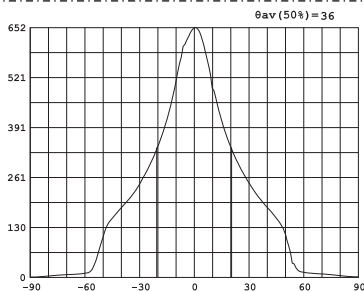

DESIGNLIGHT

SCANDINAVIAN AB

DOWNLIGHT, TILT

E-NR: 74 642 56

ART NR: P-007MW27D

EFFEKT POWER	MATERIAL	KELVIN	ARMATURFÄRG ARMATURE COLOR	ANSLUTNING CONNECTION	TOTAL LUMEN	USEFUL LUMEN
8W WITH DRIVER	ALUMINIUM	2700K	MATT WHITE	230V	592LM	524LM

CE, ROHS

180MA LED 1x6,2W
LIGHT SOURCE WATT

652 CD

CRI: 95

24/36/60°

LIFETIME L70B50: 50.000H

IP20 IP44

83MM

H 37 MM

95MM

• UTBYTBARA REFLEKTORER

• MONTERING KAN UTFÖRAS DIREKT MOT ISOLERING

• LÅGT INBYGGNADSDJUP

• INKLUSIVE DRIVDON

Avstånd	Belysningsstyrka	Spredningsvinkel 36°	Diam.
0.5m	3566.16lx	2557.99lx	37.62cm
1.0m	391.54lx	639.50lx	75.39cm
1.5m	174.02lx	284.22lx	113.08cm
2.0m	97.88lx	159.87lx	150.78cm
3.0m	43.50lx	71.06lx	226.17cm