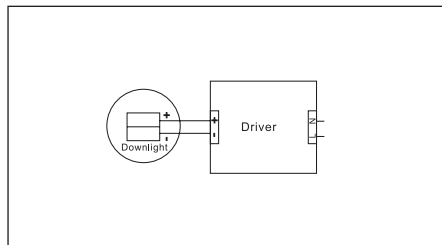

3. Anslut till LED-drivern/Connect to LED driver