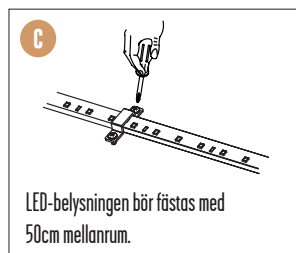

⚠ SAFETY:

- 1 Read the entire manual carefully before installation.
- 2 Must not be lit/connected rolled up.
- 2 Before use, ensure that there is no visible damage.
- 4 The light source of this luminaire is not replaceable, when the light source reaches its end of life the whole luminaire shall be replaced.