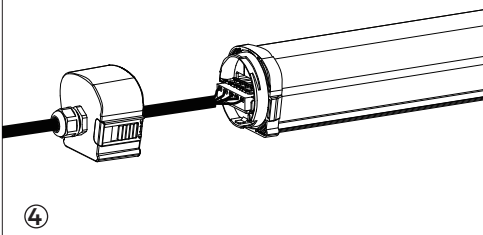

LED Tri-proof Lighting Manual

IP65 IK08

General Safety Information

- Installation, commissioning and maintenance only by qualified electrician.
- Never perform any work on the luminaire with voltage applied. Danger to life due to electric shock!
- Electric connection must be appropriate according to all applicable standards and other national and international safety and accident prevention regulations.
- Damaged luminaires must not be operated.
- Observe and retain safety instructions and mounting instructions
- No liability is accepted for damages resulting from improper use.
- Use genuine parts only for repair.

①

②

③

④

⑤

	1200mm		1500mm		
Rated (CC)	1	2	1	2	3
200mA	—	—	—	—	—
250mA	ON	—	—	ON	—
300mA	—	ON	—	—	ON
350mA	ON	ON	ON	ON	ON

Power adjustable