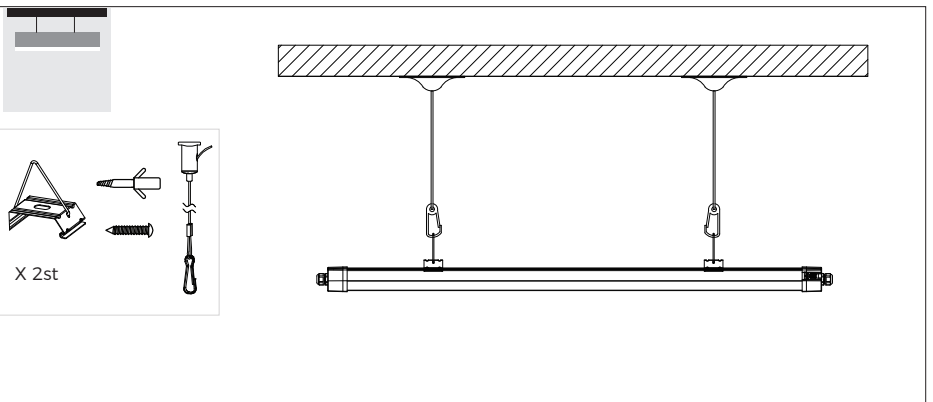

LED Tri-proof Lighting Manual

IP65 IK08

General Safety Information

- Installation, commissioning and maintenance only by qualified electrician.
- Never perform any work on the luminaire with voltage applied. Danger to life due to electric shock!
- Electric connection must be appropriate according to all applicable standards and other national and international safety and accident prevention regulations.
- Damaged luminaires must not be operated.
- Observe and retain safety instructions and mounting instructions
- No liability is accepted for damages resulting from improper use.
- Use genuine parts only for repair.

①

②

③

④

⑤

	1200mm		1500mm		
Rated (CC)	1	2	1	2	3
200mA	—	—	—	—	—
250mA	ON	—	—	ON	—
300mA	—	ON	—	—	ON
350mA	ON	ON	ON	ON	ON

Power adjustable