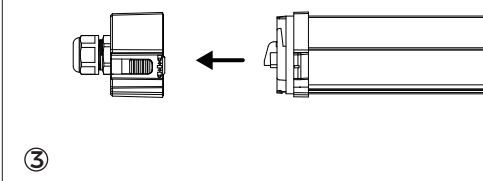

LED Tri-proof Lighting Manual

IP65 IK08

General Safety Information

- Installation, commissioning and maintenance only by qualified electrician.
- Never perform any work on the luminaire with voltage applied. Danger to life due to electric shock!
- Electric connection must be appropriate according to all applicable standards and other national and international safety and accident prevention regulations.
- Damaged luminaires must not be operated.
- Observe and retain safety instructions and mounting instructions
- No liability is accepted for damages resulting from improper use.
- Use genuine parts only for repair.

①

②

③

④

⑤

	1200mm		1500mm		
Rated (CC)	1	2	1	2	3
200mA	—	—	—	—	—
250mA	ON	—	—	ON	—
300mA	—	ON	—	—	ON
350mA	ON	ON	ON	ON	ON

Power adjustable