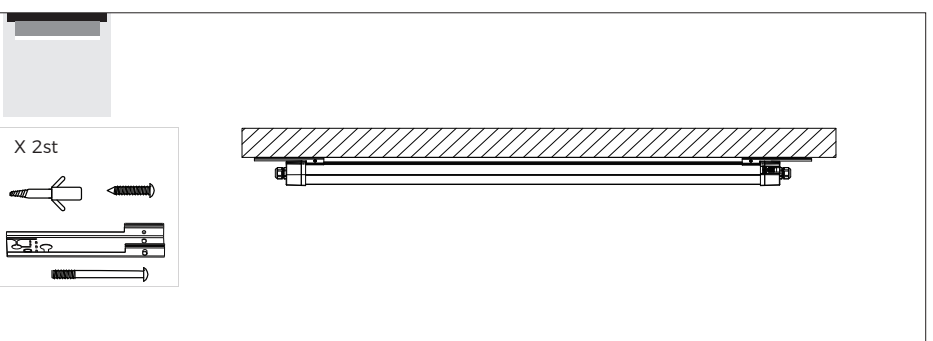

LED Tri-proof Lighting Manual

IP65 IK08

General Safety Information

- Installation, commissioning and maintenance only by qualified electrician.
- Never perform any work on the luminaire with voltage applied. Danger to life due to electric shock!
- Electric connection must be appropriate according to all applicable standards and other national and international safety and accident prevention regulations.
- Damaged luminaires must not be operated.
- Observe and retain safety instructions and mounting instructions
- No liability is accepted for damages resulting from improper use.
- Use genuine parts only for repair.

①

②

③

④

⑤

	1200mm		1500mm		
Rated (CC)	1	2	1	2	3
200mA	—	—	—	—	—
250mA	ON	—	—	ON	—
300mA	—	ON	—	—	ON
350mA	ON	ON	ON	ON	ON

Power adjustable