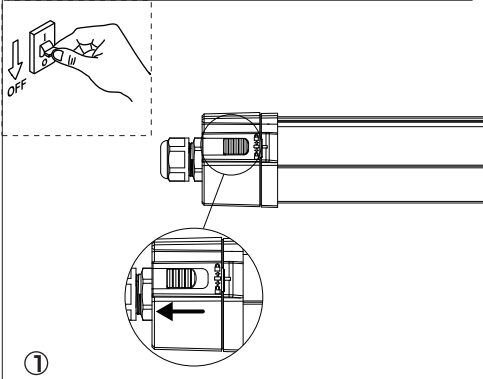

LED Tri-proof Lighting Manual

IP65 IK08

General Safety Information

- Installation, commissioning and maintenance only by qualified electrician.
- Never perform any work on the luminaire with voltage applied. Danger to life due to electric shock!
- Electric connection must be appropriate according to all applicable standards and other national and international safety and accident prevention regulations.
- Damaged luminaires must not be operated.
- Observe and retain safety instructions and mounting instructions
- No liability is accepted for damages resulting from improper use.
- Use genuine parts only for repair.

①

②

③

④

⑤

	1200mm		1500mm		
Rated (CC)	1	2	1	2	3
200mA	—	—	—	—	—
250mA	ON	—	—	ON	—
300mA	—	ON	—	—	ON
350mA	ON	ON	ON	ON	ON

Power adjustable