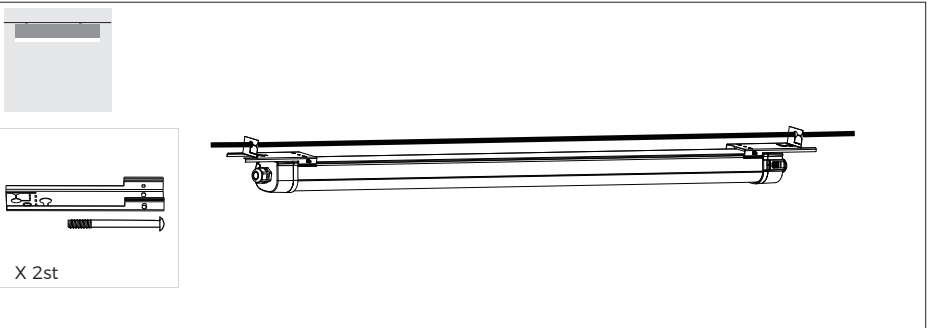

LED Tri-proof Lighting Manual

IP65 IK08

General Safety Information

- Installation, commissioning and maintenance only by qualified electrician.
- Never perform any work on the luminaire with voltage applied. Danger to life due to electric shock!
- Electric connection must be appropriate according to all applicable standards and other national and international safety and accident prevention regulations.
- Damaged luminaires must not be operated.
- Observe and retain safety instructions and mounting instructions
- No liability is accepted for damages resulting from improper use.
- Use genuine parts only for repair.

①

②

③

④

⑤

	1200mm		1500mm		
Rated (CC)	1	2	1	2	3
200mA	—	—	—	—	—
250mA	ON	—	—	ON	—
300mA	—	ON	—	—	ON
350mA	ON	ON	ON	ON	ON

Power adjustable