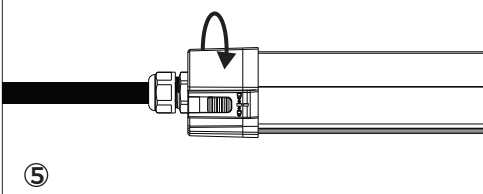

LED Tri-proof Lighting Manual

IP65 IK08

General Safety Information

- Installation, commissioning and maintenance only by qualified electrician.
- Never perform any work on the luminaire with voltage applied. Danger to life due to electric shock!
- Electric connection must be appropriate according to all applicable standards and other national and international safety and accident prevention regulations.
- Damaged luminaires must not be operated.
- Observe and retain safety instructions and mounting instructions
- No liability is accepted for damages resulting from improper use.
- Use genuine parts only for repair.

①

②

③

④

⑤

	1200mm		1500mm		
Rated (CC)	1	2	1	2	3
200mA	—	—	—	—	—
250mA	ON	—	—	ON	—
300mA	—	ON	—	—	ON
350mA	ON	ON	ON	ON	ON

Power adjustable