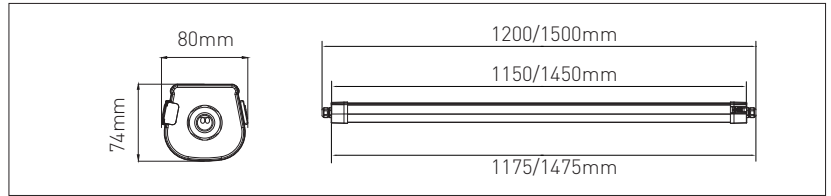

LED Tri-proof Lighting Manual

IP65 IK08

General Safety Information

- Installation, commissioning and maintenance only by qualified electrician.
- Never perform any work on the luminaire with voltage applied. Danger to life due to electric shock!
- Electric connection must be appropriate according to all applicable standards and other national and international safety and accident prevention regulations.
- Damaged luminaires must not be operated.
- Observe and retain safety instructions and mounting instructions
- No liability is accepted for damages resulting from improper use.
- Use genuine parts only for repair.

①

②

③

④

⑤

	1200mm		1500mm		
Rated (CC)	1	2	1	2	3
200mA	—	—	—	—	—
250mA	ON	—	—	ON	—
300mA	—	ON	—	—	ON
350mA	ON	ON	ON	ON	ON

Power adjustable