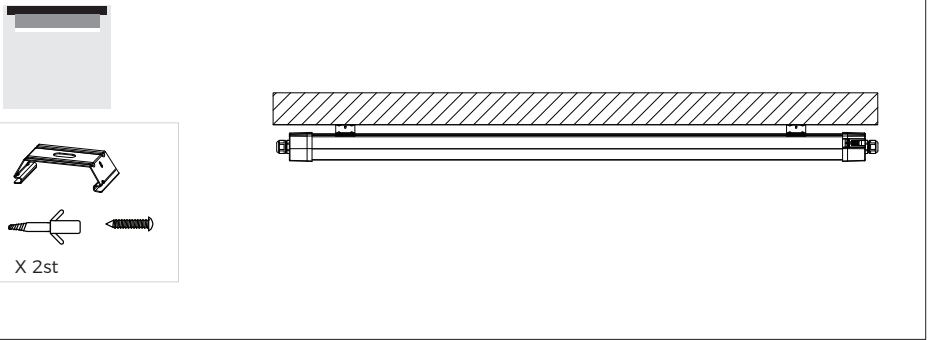

LED Tri-proof Lighting Manual

IP65 IK08

General Safety Information

- Installation, commissioning and maintenance only by qualified electrician.
- Never perform any work on the luminaire with voltage applied. Danger to life due to electric shock!
- Electric connection must be appropriate according to all applicable standards and other national and international safety and accident prevention regulations.
- Damaged luminaires must not be operated.
- Observe and retain safety instructions and mounting instructions
- No liability is accepted for damages resulting from improper use.
- Use genuine parts only for repair.

①

②

③

④

⑤

	1200mm		1500mm		
Rated (CC)	1	2	1	2	3
200mA	—	—	—	—	—
250mA	ON	—	—	ON	—
300mA	—	ON	—	—	ON
350mA	ON	ON	ON	ON	ON

Power adjustable