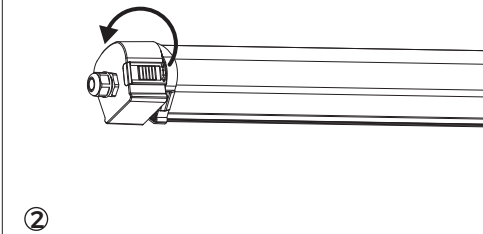

LED Tri-proof Lighting Manual

IP65 IK08

General Safety Information

- Installation, commissioning and maintenance only by qualified electrician.
- Never perform any work on the luminaire with voltage applied. Danger to life due to electric shock!
- Electric connection must be appropriate according to all applicable standards and other national and international safety and accident prevention regulations.
- Damaged luminaires must not be operated.
- Observe and retain safety instructions and mounting instructions
- No liability is accepted for damages resulting from improper use.
- Use genuine parts only for repair.

①

②

③

④

⑤

	1200mm		1500mm		
Rated (CC)	1	2	1	2	3
200mA	—	—	—	—	—
250mA	ON	—	—	ON	—
300mA	—	ON	—	—	ON
350mA	ON	ON	ON	ON	ON

Power adjustable